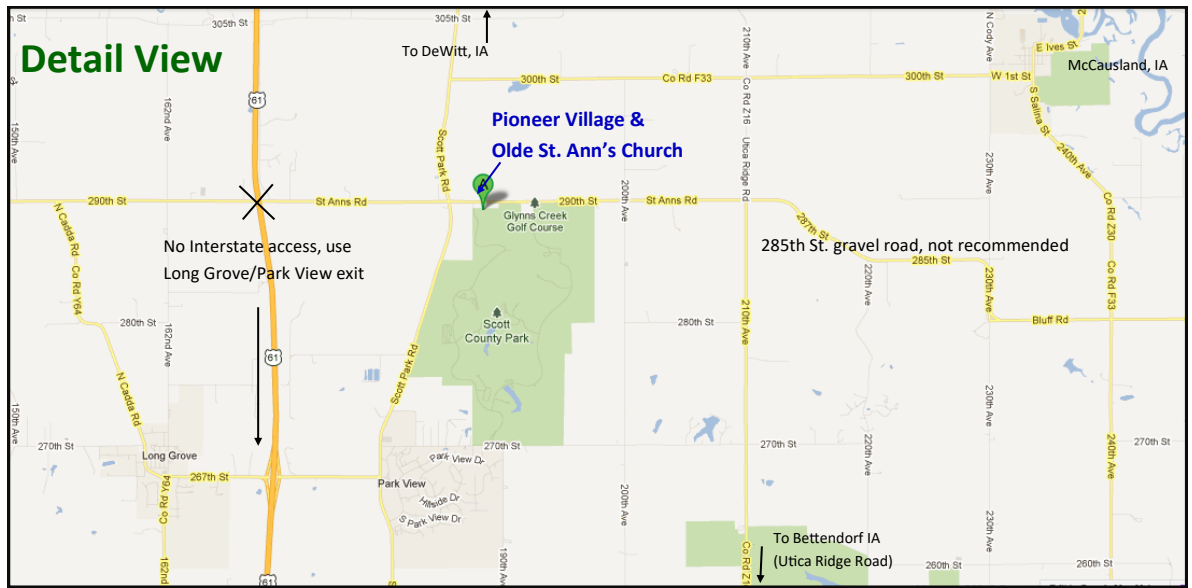

To Pioneer Village & Olde St. Ann's Church
From:

- Dubuque, IA, 59 miles
- Maquoketa, IA 27 miles
- Clinton, IA, 25 miles
- Le Claire, IA, 19 miles
- Princeton, IA, 12 miles
- Dewitt, IA, 7 miles

Dan Nagle Walnut Grove Pioneer Village & Olde St. Ann's Church
18817 290th Street, Long Grove, IA 52756
Office: 563-328-3283
www.scottcountyiowa.com/conservation

Church parking is across the street from the village. Handicap parking is next to the church. & in front of the log cabins. A ramp is available into the church.

To Pioneer Village & Olde St. Ann's Church
From:

- Iowa City, IA, 64 miles
- Muscatine, IA, 46 miles
- Davenport/Quad Cities, 16 miles
- Eldridge, IA, 7 miles